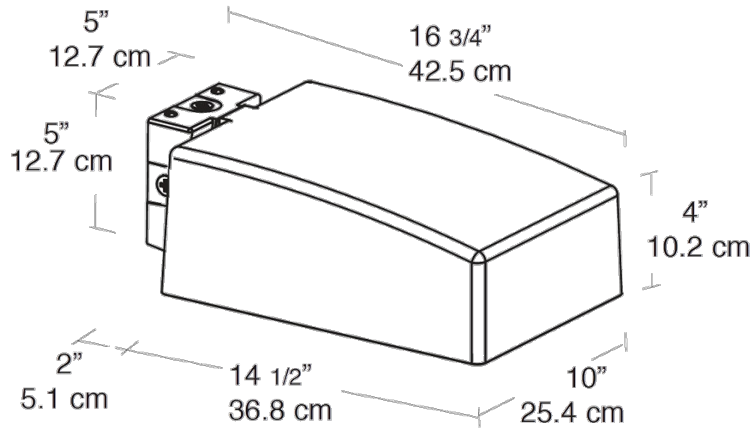

This product is a COTS item manufactured in the United States, and is compliant with the Trade Agreements Act.

GSA Schedule:

Suitable in accordance with FAR Subpart 25.4.

Dimensions

Features

- For use at 10' - 15' mounting height
- Sleek design for low EPA
- Heavy duty die cast aluminum housing and door
- 4kv pulse rated socket
- Hydroformed reflector
- Silicone gasket seals optical compartment
- Lamp supplied