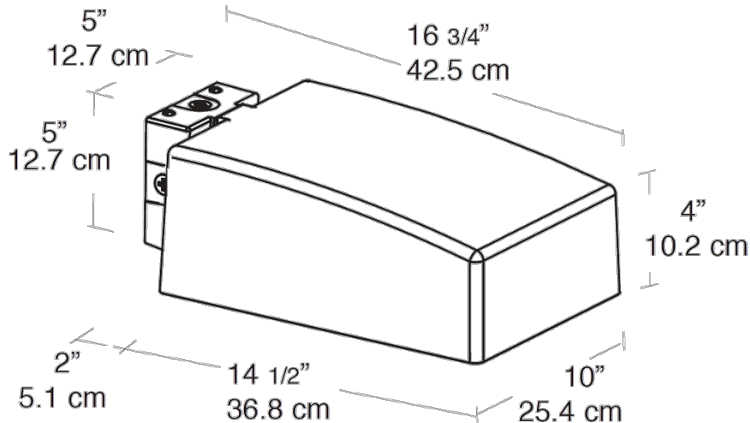

Dimensions

Features

- For use at 10' - 15' mounting height
- Sleek design for low EPA
- Heavy duty die cast aluminum housing and door
- 4kv pulse rated socket
- Hydroformed reflector
- Silicone gasket seals optical compartment
- Lamp supplied