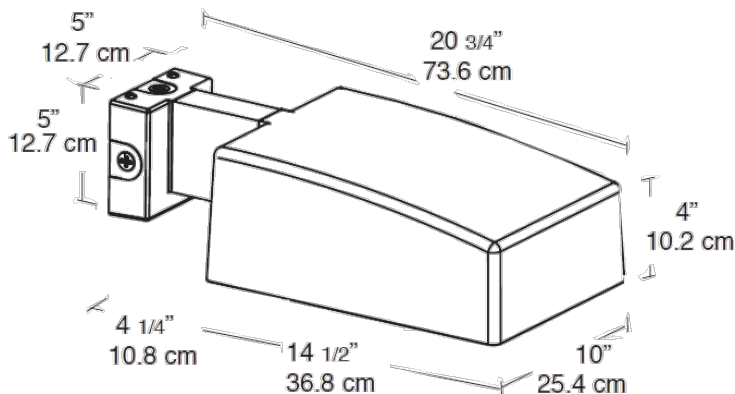

Dimensions

Features

- For use at 10' - 15' mounting height
- Sleek design for low EPA
- Heavy duty die cast aluminum housing and door
- 4kv pulse rated socket
- Hydroformed reflector
- Silicone gasket seals optical compartment
- Lamp supplied