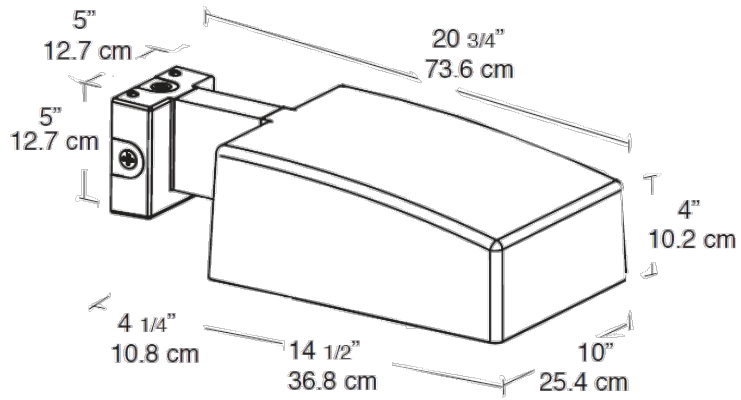

Type II distribution wall mount Area Light with 4" arm for use at 10' - 15' height. Fixed mounting at 90° to wall. Lamp supplied.

Color: White

Weight: 15.3 lbs

Project:	Type:
Prepared By:	Date:

Lamp Info		Ballast Info	
Type:	Triple	Type:	Electronic
Watts:	26W	208V:	0.25A
Shape/Size:	N/A	240V:	N/A
Base:	N/A	277V:	N/A
ANSI:	N/A	Input Watts:	29W
Hours:	12,000	Efficiency:	90%
Lamp Lumens:	1,800		
Efficacy:	62 LPW		

Effective Projected Area:

EPA = 0.8 With House Side Shield = 1.5

Other

Patents:

The design of the AJ Area Light is protected by U.S. Patents D579,140, D579,141, D591,445, Canada patents D127,031, D127,040, D127,045, China patents ZL200830143714.3, ZL200830143713.9, ZL200830143712.4, Mexico patents 27395, 28572, 28577 and Taiwan patents D129,808 and D131,622

This product is a COTS item manufactured in the United States, and is compliant with the Trade Agreements Act.

GSA Schedule:

Suitable in accordance with FAR Subpart 25.4.

Dimensions

Features

- For use at 10' - 15' mounting height
- Sleek design for low EPA
- Heavy duty die cast aluminum housing and door
- 4kv pulse rated socket
- Hydroformed reflector
- Silicone gasket seals optical compartment
- Lamp supplied