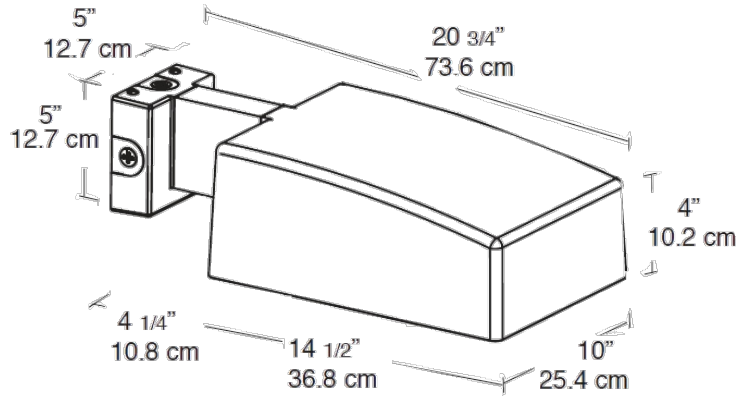

Effective Projected Area:

EPA = 0.8 With House Side Shield = 1.5

Other

Patents:

The design of the AJ Area Light is protected by U.S. Patents D579,140, D579,141, D591,445, Canada patents D127,031, D127,040, D127,045, China patents ZL200830143714.3, ZL200830143713.9, ZL200830143712.4, Mexico patents 27395, 28572, 28577 and Taiwan patents D129,808 and D131,622

This product is a COTS item manufactured in the United States, and is compliant with the Trade Agreements Act.

GSA Schedule:

Suitable in accordance with FAR Subpart 25.4.

Dimensions

Features

- For use at 10' - 15' mounting height
- Sleek design for low EPA
- Heavy duty die cast aluminum housing and door
- 4kv pulse rated socket
- Hydroformed reflector
- Silicone gasket seals optical compartment
- Lamp supplied