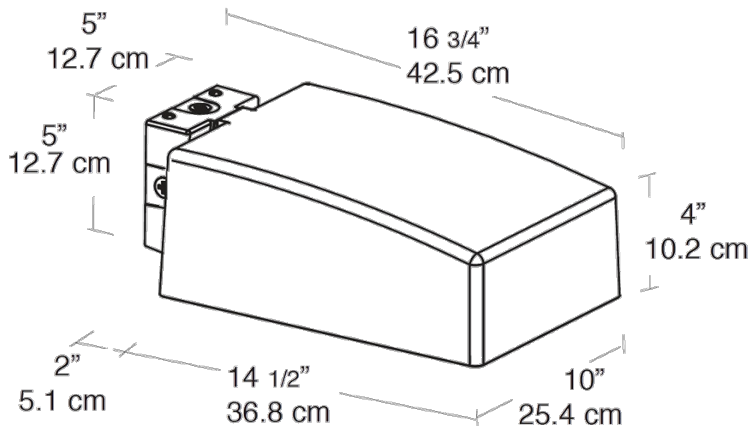

Dimensions

Features

- For use at 10' - 15' mounting height
- Sleek design for low EPA
- Heavy duty die cast aluminum housing and door
- 4kv pulse rated socket
- Hydroformed reflector
- Silicone gasket seals optical compartment
- Lamp supplied