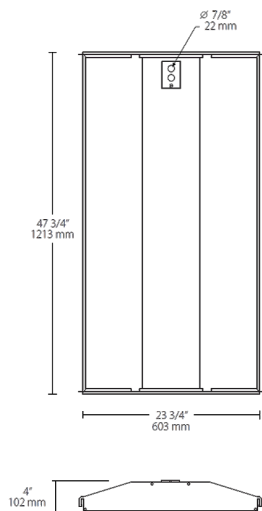

## Dimensions

## Ordering Matrix

Family	Size	Watts	Color Temp	Dimming	Sensor
SWISH	2X4	49	N	/D10	
	2X4 = 2' x 4'	39 = 39W 49 = 49W	Y = 3000K (Warm) YN = 3500K (Warm Neutral) N = 4000K (Neutral)	/D10 = Dimmable	Blank = No Occupancy Sensor /MVS = Occupancy Sensor