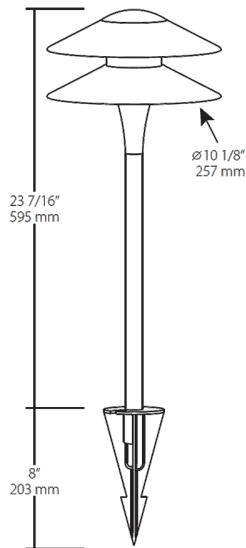

Dimensions

Features

- Compatible with 12VAC systems
- Includes 8" ground spike
- Equivalent to 20W halogen landscape lights
- 100,000-Hour lifespan