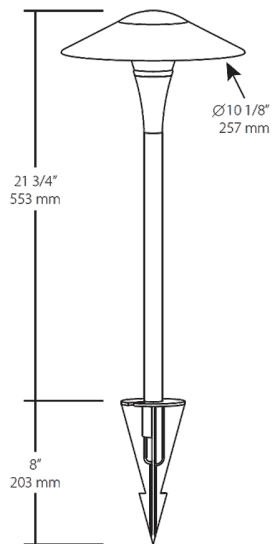

Dimensions

Features

- Compatible with 12VAC systems
- Includes 8" ground spike
- Equivalent to 20W halogen landscape lights
- 100,000-Hour lifespan

Ordering Matrix

Family	Tiers	LED	Wattage	Color Temp	Finish
LL	1	LED	6LV	YY	VG
	FC = Full Cutoff 1 = 1 Tier 2 = 2 Tiers	LED = LED	6LV = 6W 12VAC	YY = 2700K (Residential Warm)	A = Bronze B = Black D = Sand W = White VG = Verde Green