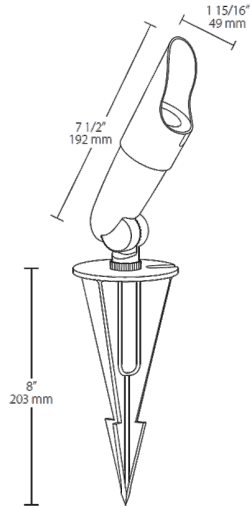

Dimensions

Features

- Compatible with 12VAC systems
- Includes 8" ground spike
- Equivalent to 20W halogen landscape lights
- 100,000-Hour lifespan

Ordering Matrix

Family	Wattage	Color Temp	Finish
LFLED	6LV	YY	VG
	6 = 6W 12VAC	YY = 2700K (Residential Warm)	A = Bronze B = Black D = Sand W = White VG = Verde Green