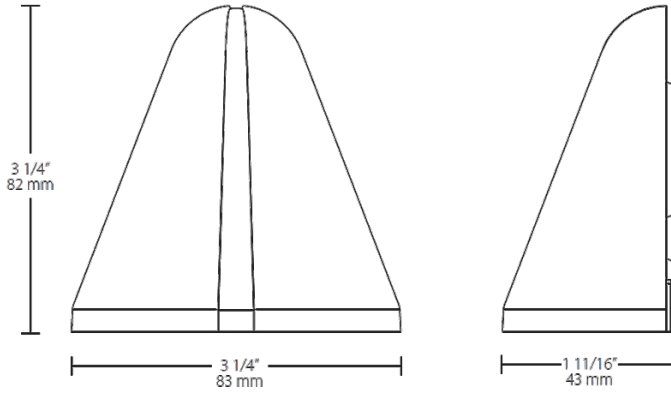

DECK6LVYYVG

Dimensions

Features

- Compatible with 12VAC systems
- Can be used as steplights
- Equivalent to 20W halogen landscape lights
- 100,000-Hour lifespan

Ordering Matrix

Family	Wattage	Color Temp	Finish
DECK	6LV	YY	VG
	6LV = 6W 12VAC	YY = 2700K (Residential Warm)	A = Bronze B = Black D = Sand W = White VG = Verde Green