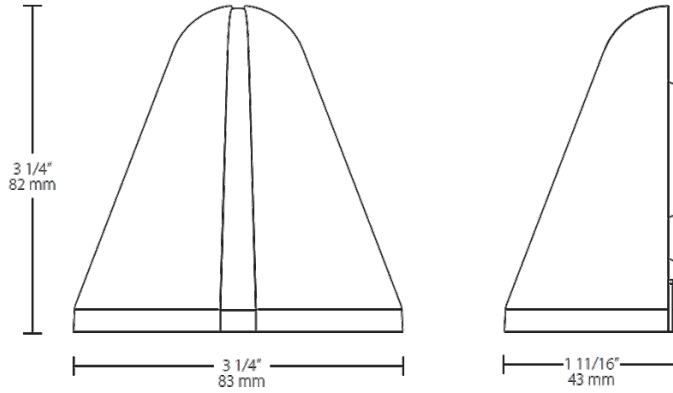

DECK6LVYYD

Dimensions

Features

- Compatible with 12VAC systems
- Can be used as steplights
- Equivalent to 20W halogen landscape lights
- 100,000-Hour lifespan

Ordering Matrix

Family	Wattage	Color Temp	Finish
DECK	6LV	YY	D
	6LV = 6W 12VAC	YY = 2700K (Residential Warm)	A = Bronze B = Black D = Sand W = White VG = Verde Green