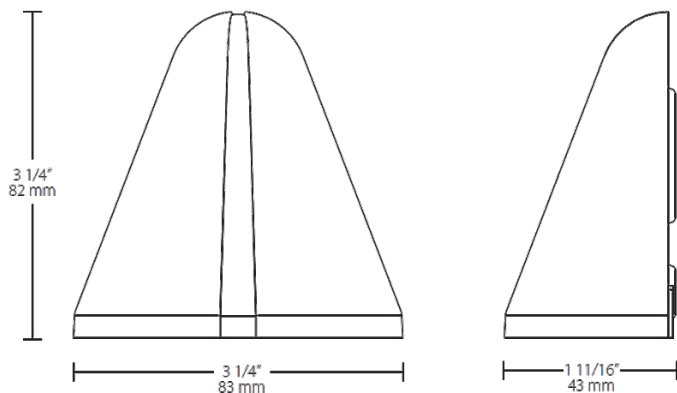

DECK6LVYYA

Dimensions

Features

- Compatible with 12VAC systems
- Can be used as steplights
- Equivalent to 20W halogen landscape lights
- 100,000-Hour lifespan

Ordering Matrix

Family	Wattage	Color Temp	Finish
DECK	6LV	YY	A
	6LV = 6W 12VAC	YY = 2700K (Residential Warm)	A = Bronze B = Black D = Sand W = White VG = Verde Green