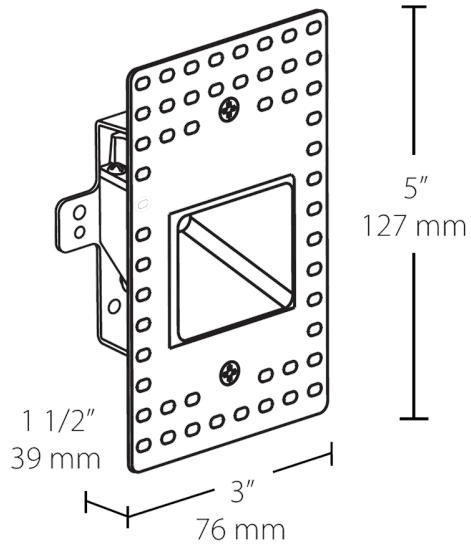

Dimensions

Features

- Easy installation into a recessed 2" x 4" job
- Deep regress of light source eliminates glare
- Concealed hardware for a clean, sophisticated look
- Suitable for both indoor and outdoor use
- 5 year warranty