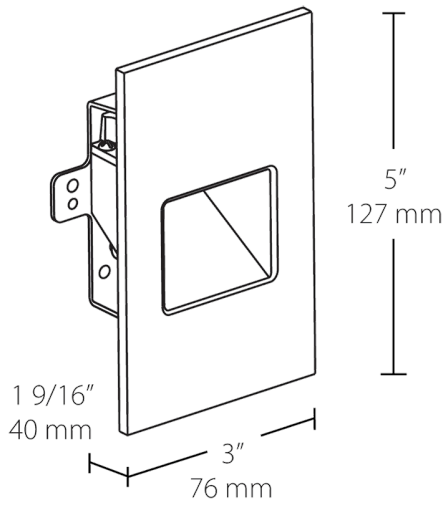

Dimensions

Features

- Easy installation into a recessed 2" x 4" job
- Deep regress of light source eliminates glare
- Concealed hardware for a clean, sophisticated look
- Suitable for both indoor and outdoor use
- 5 year warranty