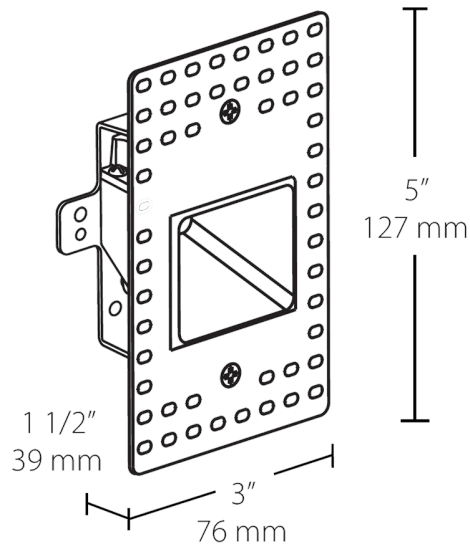

Dimensions

Features

- Easy installation into a recessed 2" x 4" job
- Deep regress of light source eliminates glare
- Concealed hardware for a clean, sophisticated look
- Suitable for both indoor and outdoor use
- 5 year warranty