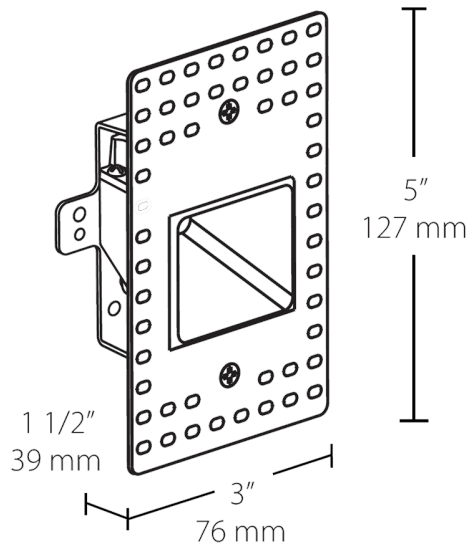

Dimensions

Features

- Easy installation into a recessed 2" x 4" job
- Deep regress of light source eliminates glare
- Concealed hardware for a clean, sophisticated look
- Suitable for both indoor and outdoor use
- 5 year warranty