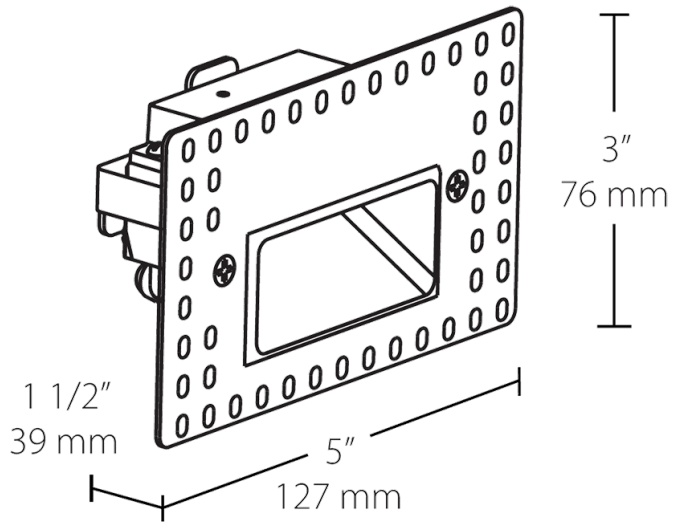

Dimensions

Features

- Easy installation into a recessed 2" x 4" job
- Deep regress of light source eliminates glare
- Concealed hardware for a clean, sophisticated look
- Suitable for both indoor and outdoor use
- 5 year warranty