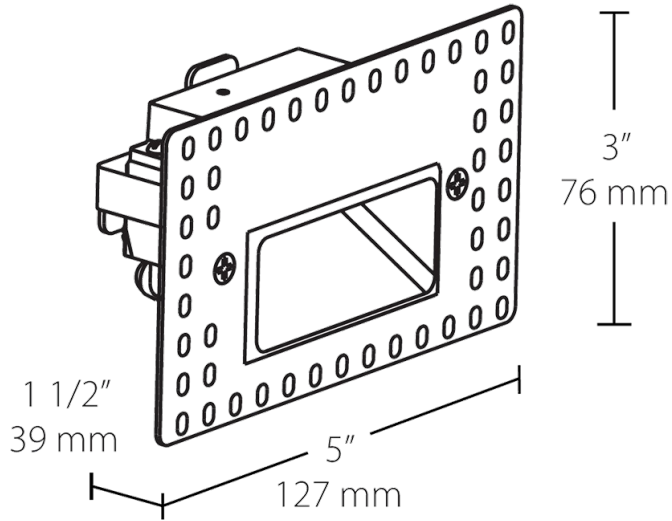

Dimensions

Features

- Easy installation into a recessed 2" x 4" job
- Deep regress of light source eliminates glare
- Concealed hardware for a clean, sophisticated look
- Suitable for both indoor and outdoor use
- 5 year warranty