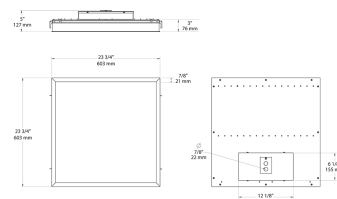

PANEL2X2-34YN

2' x 2' LED panel lights provide smooth and uniform light edge-to-edge for a clean, modern look. For use in drop ceilings or drywall using the optional recessed mounting kit.

Color: White

Weight: 21.0 lbs