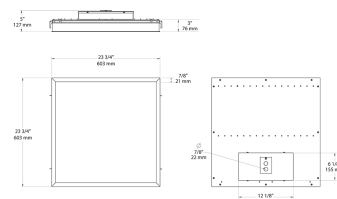

Color: White

Weight: 21.0 lbs

LED Info

Watts: 34W
 Color Temp: 3500K
 Color Accuracy: 84
 L70 Lifespan: 100000
 LM79 Lumens: 3237
 Efficacy: 94 LPW

Driver Info

Type: Constant Current
 120V: 0.29A
 208V: 0.17A
 240V: 0.15A
 277V: 0.13A
 Input Watts: 34W
 Efficiency: 99%