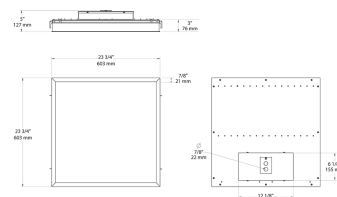

PANEL2X2-34N

2' x 2' LED panel lights provide smooth and uniform light edge-to-edge for a clean, modern look. For use in drop ceilings or drywall using the optional recessed mounting kit.

Color: White

Weight: 21.0 lbs