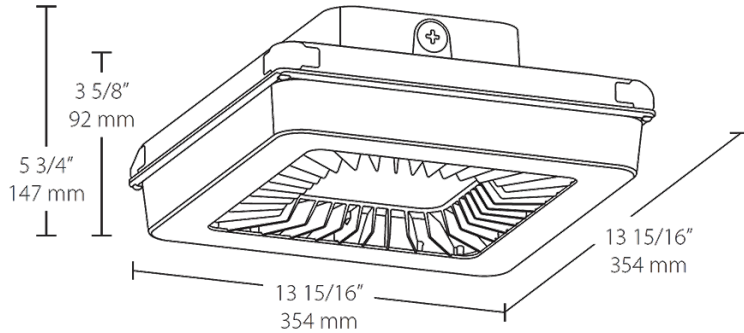

Sensor Specifications

Handheld Wireless Configuration Tool:

Adjust settings using handheld wireless configuration tool. Only available with 0-10V dimming driver options.

Dimensions

Features

- Ultra-high efficiency
- Pendant or surface mount
- IP 66 rated, keeps water and dust out
- Low glare, vandal-resistant polycarbonate lens
- 20% uplight eliminates "cave effect"
- 100,000-Hour LED lifespan
- 5-year warranty