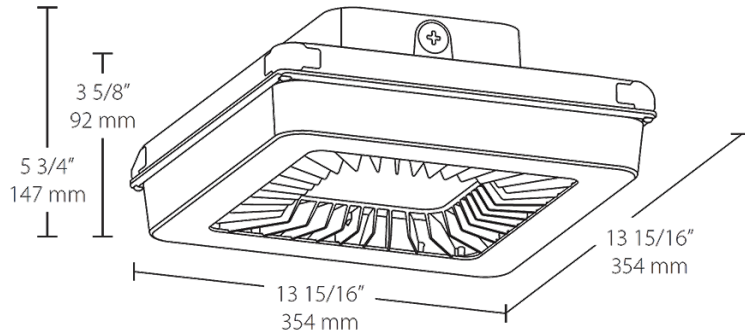

**Dimensions**

**Features**

- Ultra-high efficiency
- Pendant or surface mount
- IP 66 rated, keeps water and dust out
- Low glare, vandal-resistant polycarbonate lens
- 20% uplight eliminates "cave effect"
- 100,000-Hour LED lifespan
- 5-year warranty