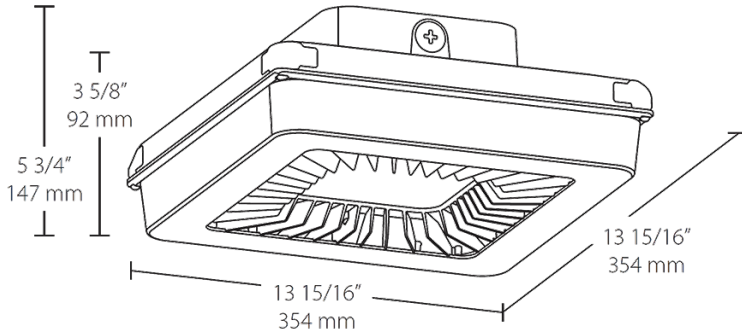

Technical Specifications (continued)

Other

Recovery Act (ARRA) Compliant:

This product complies with the 52.225-21 "Required Use of American Iron, Steel, and Manufactured Goods-- Buy American Act-- Construction Materials (October 2010).

Trade Agreements Act Compliant:

This product is a COTS item manufactured in the United States, and is compliant with the Trade Agreements Act.

GSA Schedule:

Suitable in accordance with FAR Subpart 25.4.

Dimensions

Features

- Ultra-high efficiency
- Pendant or surface mount
- IP 66 rated, keeps water and dust out
- Low glare, vandal-resistant polycarbonate lens
- 20% uplight eliminates "cave effect"
- 100,000-Hour LED lifespan
- 5-year warranty

Ordering Matrix

Family	Watts	Color Temp	Finish	Dimming	Sensor	Voltage	Photocell
PRT							
	30 = 30W	Blank = Cool	Blank = Bronze	Blank = No Dimming	/WS = Multi-Level Motion Sensor (Only available for 120-277V with /D10)	Blank = 120-277V /480 = 480V	Blank = No Photocell /PCS = 120V Swivel /PCS2 = 277V Swivel /PCS4 = 480V Swivel
	42 = 42W	Y = Warm N = Neutral	W = White	/D10 = Dimmable			
	55 = 55W