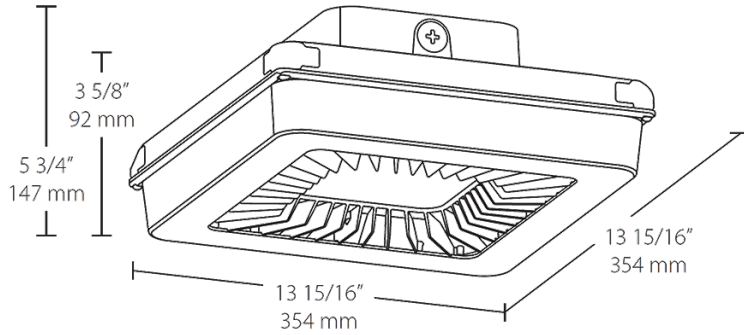

Sensor Specifications

Handheld Wireless Configuration Tool:

Adjust settings using handheld wireless configuration tool. Only available with 0-10V dimming driver options.

Dimensions

Features

- Ultra-high efficiency
- Pendant or surface mount
- IP 66 rated, keeps water and dust out
- Low glare, vandal-resistant polycarbonate lens
- 20% uplight eliminates "cave effect"
- 100,000-Hour LED lifespan
- 5-year warranty