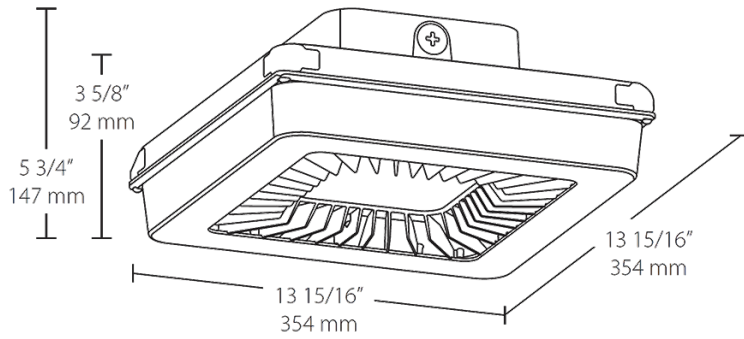

Dimensions

Features

- Ultra-high efficiency
- Pendant or surface mount
- IP 66 rated, keeps water and dust out
- Low glare, vandal-resistant polycarbonate lens
- 20% uplight eliminates "cave effect"
- 100,000-Hour LED lifespan
- 5-year warranty

Ordering Matrix

Family	Watts	Color Temp	Finish	Dimming	Voltage
PRT	30 = 30W 42 = 42W 55 = 55W	Blank = Cool Y = Warm N = Neutral	Blank = Bronze W = White	Blank = No Dimming /D10 = Dimmable	Blank = 120-277V /480 = 480V