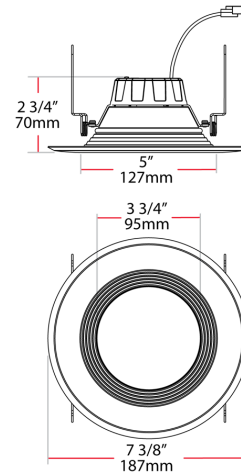

Case and Pallet Dimensions

	QTY	LENGTH (in)	WIDTH (in)	HEIGHT (in)
CASE	4	15.47	7.99	7.95
PALLET	600	7.56	3.82	82.28

Dimension

Light Distribution

Features

- Use to replace up to 75W traditional light sources
- Durable metal construction: dent and scratch resistant
- 5 Color temperature selectable 2700K, 3000K, 3500K, 4000K, & 5000K
- Compatible with most standard recessed housings
- Dimmable down to 5% on compatible dimmers, see Dimmer Compatibility List
- Color trims sold separately