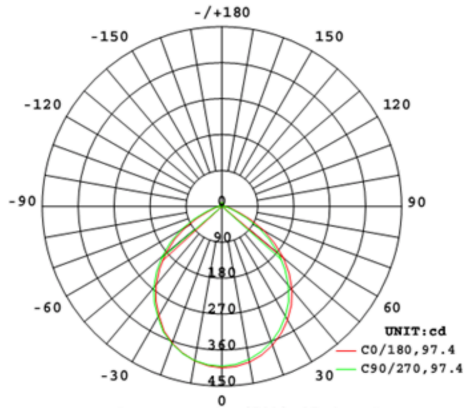

Case and Pallet Dimensions

	QTY	LENGTH (in)	WIDTH (in)	HEIGHT (in)
CASE	4	15.47	7.99	7.95
PALLET	600	7.56	3.82	82.28

Dimension

Light Distribution

Features

- Use to replace up to 75W traditional light sources
- Durable metal construction: dent and scratch resistant
- 5 Color temperature selectable 2700K, 3000K, 3500K, 4000K, & 5000K
- Compatible with most standard recessed housings
- Dimmable down to 5% on compatible dimmers, see Dimmer Compatibility List
- Color trims sold separately