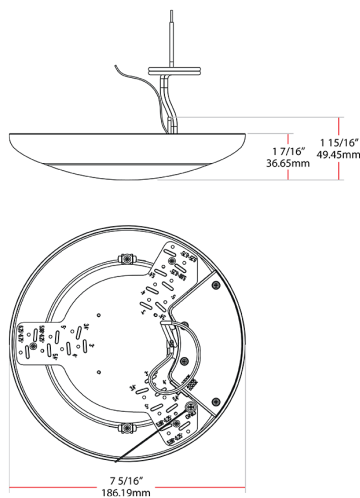

### Construction

**Size:**

6"

**Shape:**

Round

**Finish:**

White

**Base Type:**

## Dimensions