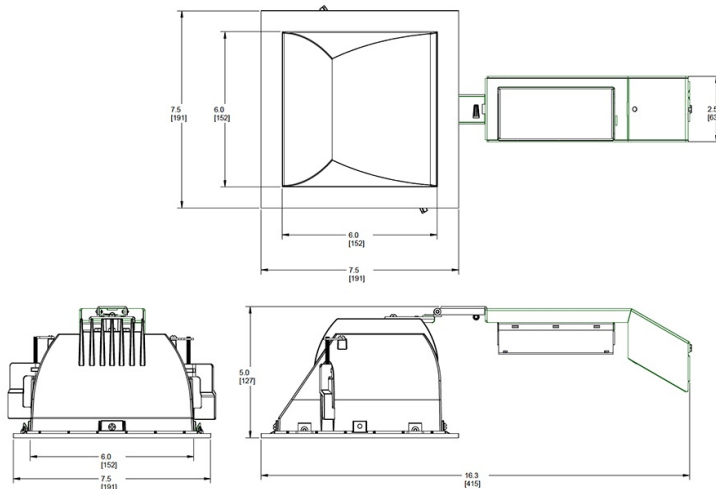

This product is a COTS item manufactured in the United States, and is compliant with the Trade Agreements Act.

GSA Schedule:

Suitable in accordance with FAR Subpart 25.4.

Dimensions

6IN SQUARE WALLWASHER

Features