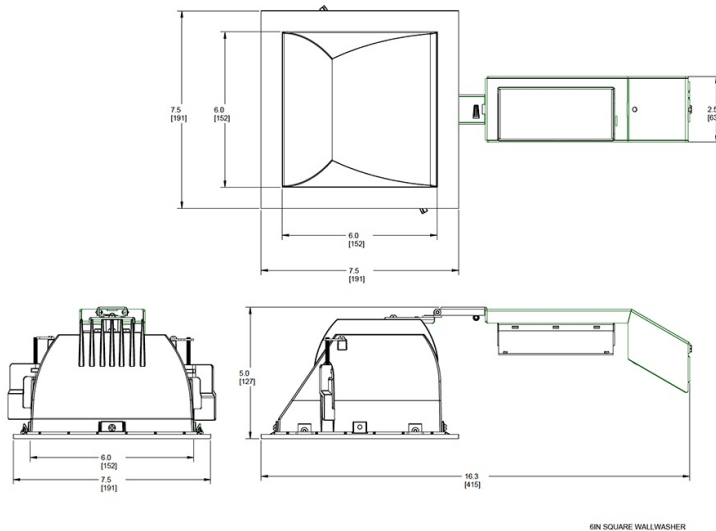

This product is a COTS item manufactured in the United States, and is compliant with the Trade Agreements Act.

GSA Schedule:

Suitable in accordance with FAR Subpart 25.4.

Dimensions

6IN SQUARE WALLWASHER

Features