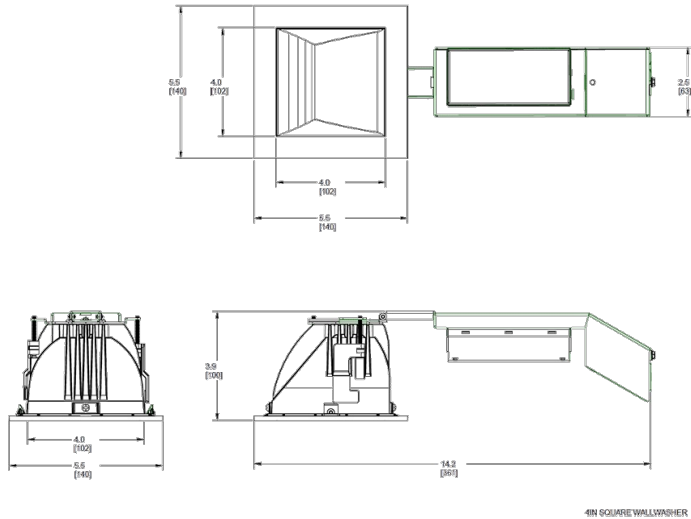

Features

- High performance, high efficiency alternative to incandescent lighting
- Integrated ceiling clamps make installation fast and secure for ceiling up to 1 1/4" thick
- Nanostructure lens eliminates "hot spots" providing smooth and efficient light
- Low-profile design allows for installation in ceilings with limited space
- Absolute White™ natural light output
- 90 CRI