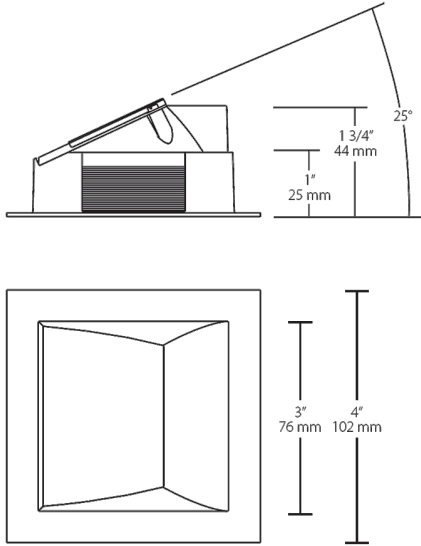

Dimensions

Features

- Durable die-cast aluminum
- High-efficiency TIR optics
- Optic and trim included

Ordering Matrix

Family	Size	Shape	Optics	Color	Trim
NDTRIM	3	S	W	M	
	3 = 3"	S = Square	80 = 80° Downlight 50 = 50° Downlight 40A = 40° Adjustable 20A = 20° Adjustable W = Wall Washer	B = Black W = White M = Matte Silver	Blank = Trimmed TL = Trimless