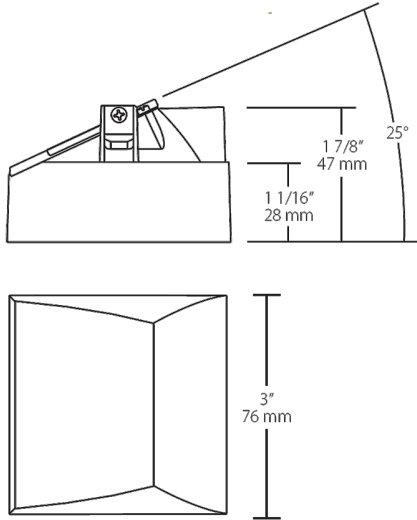

## Dimensions

## Ordering Matrix

Family	Size	Shape	Optics	Color	Trim
NDTRIM	3	S	W	M	TL
	3 = 3"	S = Square	80 = 80° Downlight 50 = 50° Downlight 40A = 40° Adjustable 20A = 20° Adjustable W = Wall Washer	B = Black W = White M = Matte Silver	Blank = Trimmed TL = Trimless