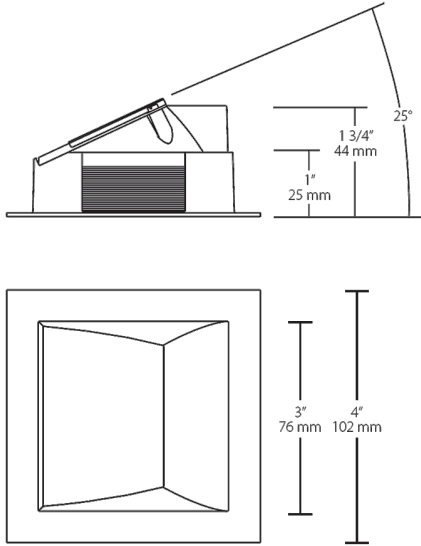

Die-cast aluminum trim cone with high-efficiency TIR optics.

Color: Black

Weight: 0.8 lbs

Project:	Type:
Prepared By:	Date:

Driver Info		LED Info	
Type:	Sold Separately	Watts:	0W
120V:	See Rough-in*	Color Temp:	N/A
208V:	See Rough-in*	Color Accuracy:	N/A
240V:	See Rough-in*	L70 Lifespan:	See Rough-In*
277V:	See Rough-in*	Lumens:	See Table Below*
Input Watts:	0W	Efficacy:	N/A
Efficiency:	N/A		

Dimensions

Features

- Durable die-cast aluminum
- High-efficiency TIR optics
- Optic and trim included

Ordering Matrix

Family	Size	Shape	Optics	Color	Trim
NDTRIM	3	S	W	B	
	3 = 3"	S = Square	80 = 80° Downlight 50 = 50° Downlight 40A = 40° Adjustable 20A = 20° Adjustable W = Wall Washer	B = Black W = White M = Matte Silver	Blank = Trimmed TL = Trimless