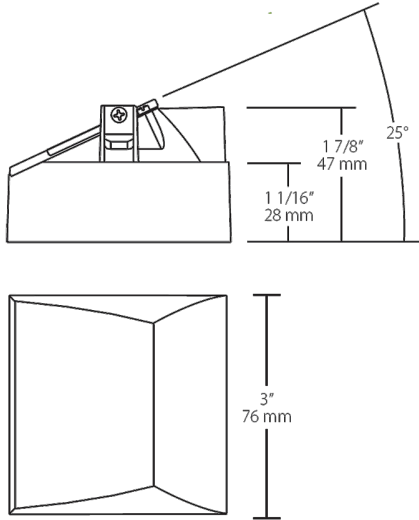

Die-cast aluminum trim cone with high-efficiency TIR optics.

Color: Black

Weight: 0.7 lbs

| | |
|---------------------|--------------|
| Project: | Type: |
| Prepared By: | Date: |

| Driver Info | | LED Info | |
|--------------|-----------------|-----------------|------------------|
| Type: | Sold Separately | Watts: | 0W |
| 120V: | See Rough-in* | Color Temp: | N/A |
| 208V: | See Rough-in* | Color Accuracy: | N/A |
| 240V: | See Rough-in* | L70 Lifespan: | See Rough-In* |
| 277V: | See Rough-in* | Lumens: | See Table Below* |
| Input Watts: | 0W | Efficacy: | N/A |
| Efficiency: | N/A | | |

Dimensions

Features

- Durable die-cast aluminum
- High-efficiency TIR optics
- Optic and trim included

Ordering Matrix

| Family | Size | Shape | Optics | Color | Trim |
|--------|--------|------------|---|--|----------------------------------|
| NDTRIM | 3 | S | W | B | TL |
| | 3 = 3" | S = Square | 80 = 80° Downlight 50 = 50° Downlight 40A = 40° Adjustable 20A = 20° Adjustable W = Wall Washer | B = Black W = White M = Matte Silver | Blank = Trimmed TL = Trimless |