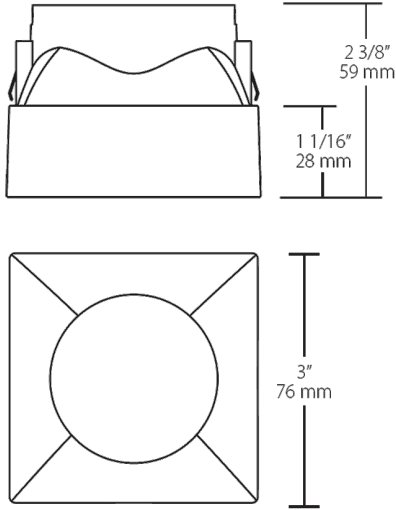

Die-cast aluminum trim cone with high-efficiency TIR optics.

Color: Matte silver

Weight: 0.7 lbs

Project:	Type:
Prepared By:	Date:

Driver Info		LED Info	
Type:	Sold Separately	Watts:	0W
120V:	See Rough-in*	Color Temp:	N/A
208V:	See Rough-in*	Color Accuracy:	N/A
240V:	See Rough-in*	L70 Lifespan:	See Rough-In*
277V:	See Rough-in*	Lumens:	See Table Below*
Input Watts:	0W	Efficacy:	N/A
Efficiency:	N/A		

NDTRIM3S80-M-TL

Dimensions

Features

- Durable die-cast aluminum
- High-efficiency TIR optics
- Optic and trim included

Ordering Matrix

Family	Size	Shape	Optics	Color	Trim
NDTRIM	3	S	80	M	TL
	3 = 3"	S = Square	80 = 80° Downlight 50 = 50° Downlight 40A = 40° Adjustable 20A = 20° Adjustable W = Wall Washer	B = Black W = White M = Matte Silver	Blank = Trimmed TL = Trimless