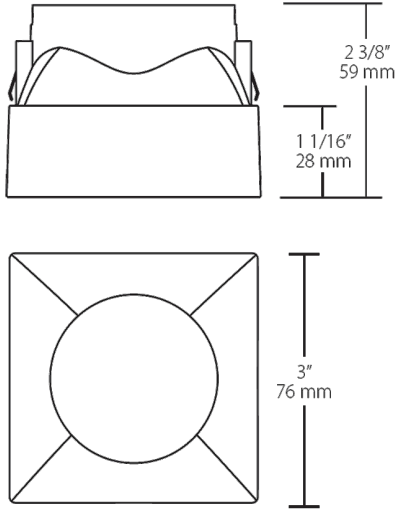

#### Aperture Size:

3" Trim Module

## Dimensions

## Ordering Matrix

Family	Size	Shape	Optics	Color	Trim
NDTRIM	3	S	50	W	TL
	3 = 3"	S = Square	80 = 80° Downlight 50 = 50° Downlight 40A = 40° Adjustable 20A = 20° Adjustable W = Wall Washer	B = Black W = White M = Matte Silver	Blank = Trimmed TL = Trimless