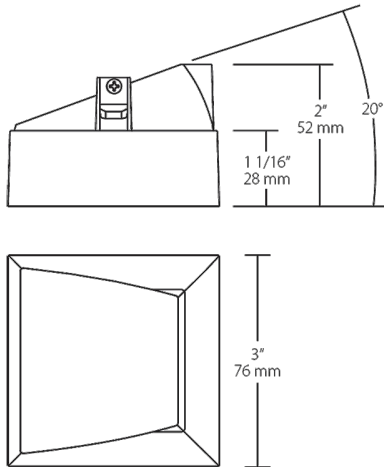

Other

Aperture Size:

3" Trim Module

Warranty:

RAB warrants that our LED products will be free from defects in materials and workmanship for a period of five (5) years from the date of delivery to the end user, including coverage of light output, color stability, driver performance and fixture finish.

NDTRIM3S40A-B-TL

Dimensions

Features

- Durable die-cast aluminum
- High-efficiency TIR optics
- Optic and trim included

Ordering Matrix

Family	Size	Shape	Optics	Color	Trim
NDTRIM	3	S	40A	B	TL
	3 = 3"	S = Square	80 = 80° Downlight 50 = 50° Downlight 40A = 40° Adjustable 20A = 20° Adjustable W = Wall Washer	B = Black W = White M = Matte Silver	Blank = Trimmed TL = Trimless