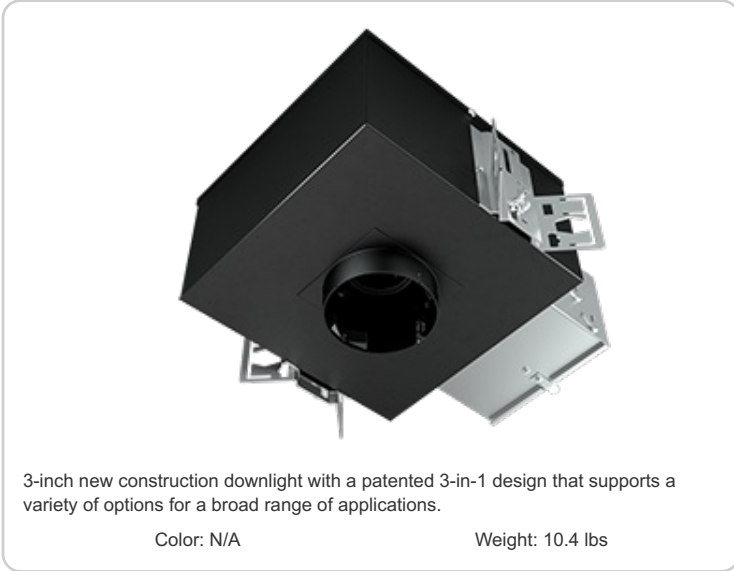

NDICLED3R-25LYYHC-CP

Project:	Type:
Prepared By:	Date:

Driver Info		LED Info	
Type:	Constant Current	Watts:	25W
120V:	0.24A	Color Temp:	2700K
208V:	0.15A	Color Accuracy:	90 CRI
240V:	0.13A	L70 Lifespan:	100,000
277V:	0.11A	Lumens:	See Table Below*
Input Watts:	26W	Efficacy:	0 LPW
Efficiency:	96%		

Technical Specifications

Listings

UL Listing:

Suitable for wet locations in a covered ceiling (adjustable models suitable for damp locations).

CCEA Compliant:

Luminaire Requirements used in Environmental Air Space per the electrical code specification of the City of Chicago

Optical

Photometrics:

Photometrics are based on prorated reports. Contact the RAB Lighting Design department for the most up-to-date data.

Optics:

High-efficiency TIR optics. Available as a downlight (80° or 50° beam), adjustable (40° or 20° beam with 40° vertical adjustment and 360° rotation), or a wall washer.