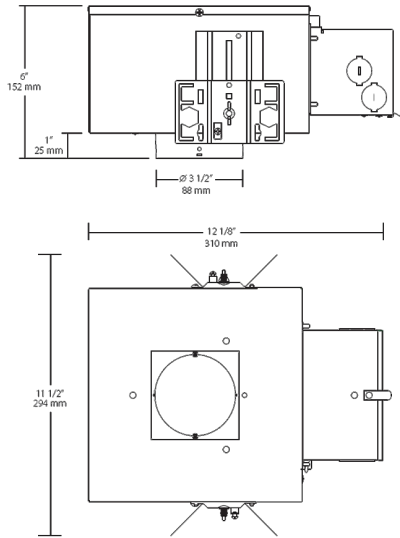

NDICLED3R-25LYYHC-CP

Dimensions

Features

- 3-in-1 housing accommodates downlight, adjustable or wall washer
- Universal driver supports TRIAC, ELV and 0-10 dimming
- IC-rated, Certified Air Tight
- 100,000 hour LED lifespan
- 5-year no-compromise warranty

Ordering Matrix

Family	Size	Shape	Wattage	Driver	Color Temp	CRI	Trim	Installation
NDICLED	3	R	25	L	YY	HC		CP
	3 = 3"	R = Round	25 = 25W 15 = 15W	D = TRIAC, ELV, 0-10V Dimming L = Lutron	N = 4000K (Neutral) YN = 3500K (Warm Neutral) Y = 3000K (Warm) YY = 2700K (Residential Warm)	Blank = 80 CRI HC = 90 CRI	Blank = Accepts cones with trim TL = Accepts trimless cones (spackle flange included)	Blank = Standard CP = Chicago Plenum