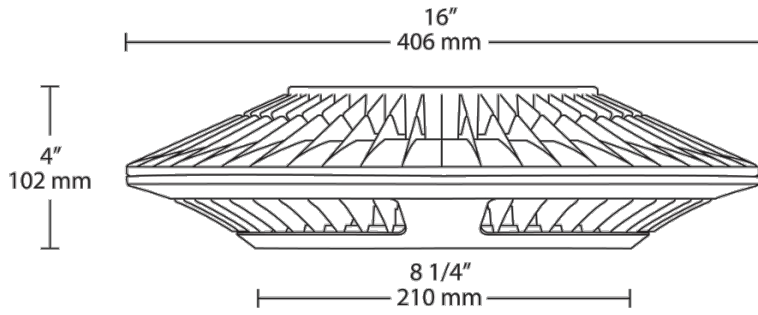

Optical

BUG Rating:

B2 U1 G1

CLED78Y

RAB

Dimensions

Features

- High output ceiling light
- Precision optics deliver uniform light distribution
- 100,000-hour LED lifespan
- 5-Year, No-Compromise Warranty