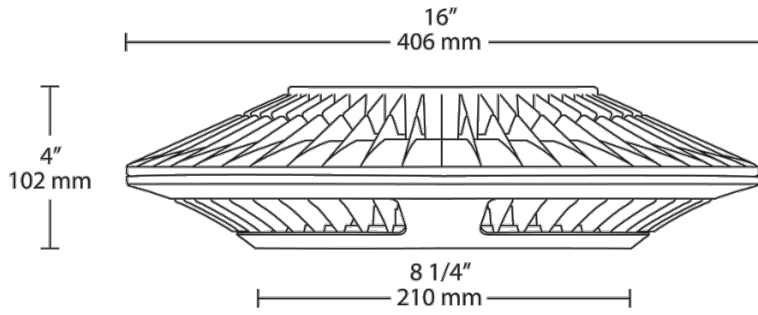

Optical

BUG Rating:

B2 U1 G1

CLED78N

RAB

Dimensions

Features

- High output ceiling light
- Precision optics deliver uniform light distribution
- 100,000-hour LED lifespan
- 5-Year, No-Compromise Warranty