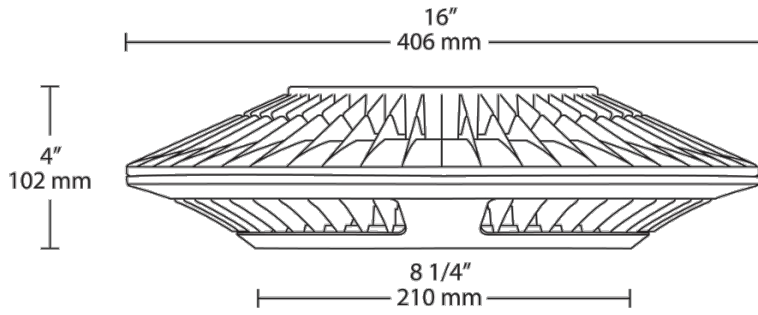

Optical

BUG Rating:

B2 U1 G1

CLED52YW

RAB

Dimensions

Features

- High output ceiling light
- Precision optics deliver uniform light distribution
- 100,000-hour LED lifespan
- 5-Year, No-Compromise Warranty