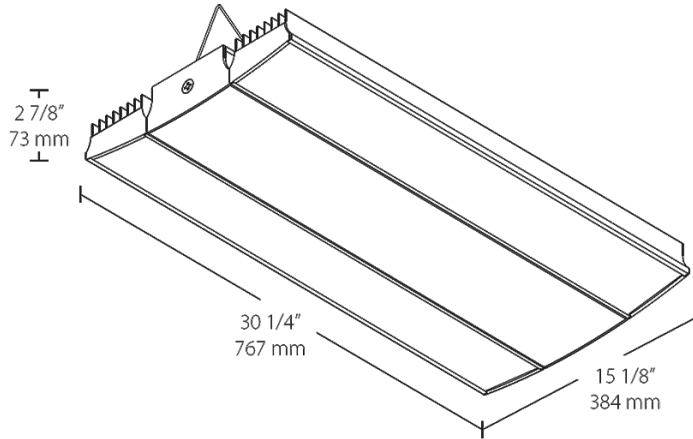

Dimensions

Features

- Ideal for large spaces
- Ultra-high efficacy
- Up to 60% less energy usage than equivalent metal halide fixtures
- 100,000 hour lifespan, virtually maintenance free operation
- Optional 0-10V driver for variable dimming down to 10%