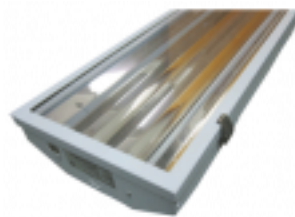

LFRB6P

Accessories for 4 lamp or 6 lamp construction models.

Color: N/A

Weight: N/A

Technical Specifications

Acrylic Lens:

Clear, acrylic lens in frame with 3 hinges for RB6T8 and RB6T5.

Image:

LFRB4P is shown as installed on the fixture.