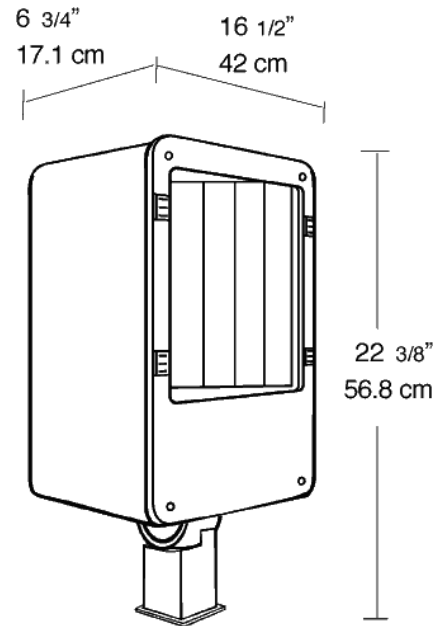

MEGS250SF/480

JOB NAME: _____
 DATE: _____
 TYPE: _____

DESCRIPTION

Mega flood with heavy duty, die cast slipfitter for 2 3/8" O.D. tenon size. Slipfitter joint adjusts over 180° arc. Lamp supplied.

SPECIFICATIONS

UL Listing:

Suitable for wet locations. Suitable for mounting within 4' of the ground.

Socket:

3 socket positions customize beam spread to the application (center position is standard). Porcelain socket pulse rated 4kv, 1500 watts and 600 volts, reinforced with cat's eyes for added durability. Silicone and fiberglass #14 gauge socket leads rated for 200° C. Plated screw shell designed to resist corrosion with spring loaded center contact

Ballast Volts:

480 V

EPA:

1.3

Patents:

RAB sensor and fixture designs are protected under U.S. and International Intellectual Property laws.

Starting/Operating Amps:

.4/.63A

Color:

Bronze

Weight:

32.9

DIMENSIONS

ORDERING INFORMATION

High Pressure Sodium Lamp supplied with fixture	Total Watts	Lamp Type	Lamp Base	Ballast	Starting Amps/ Operating Amps				Input Watts	LAMP ANSI	Initial Lumens	Lamp Hours
					120V	208V	240V	277V				
	250	ED18	Mogul	CWA-HPF 480V					310	S50	28500	24000