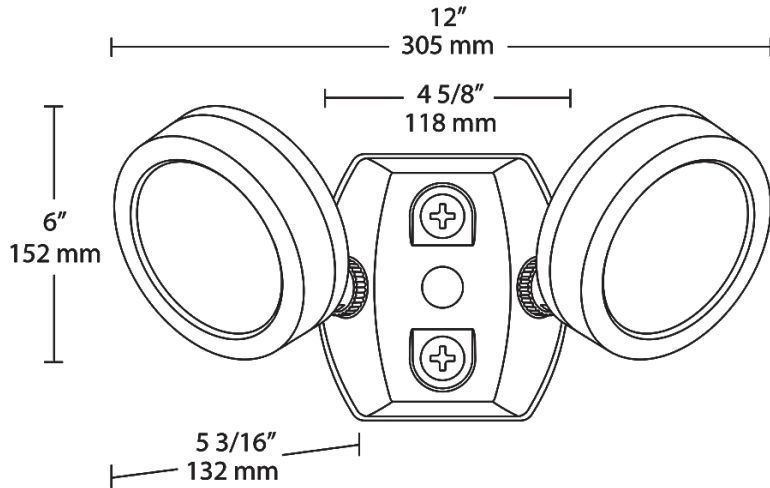

Technical Specifications

Listings

UL Listing:

Suitable for wet locations. Suitable for mounting within 4 feet of the ground.

IESNA LM-79 & LM-80 Testing:

RAB LED luminaires have been tested by an independent laboratory in accordance with IESNA LM-79 and LM-80, and have received the Department of Energy "Lighting Facts" label.

LES2X13

Dimensions

Features

- Equivalent to two 75W halogen BR30 wide floods
- 6H x 6V beam distribution delivers ample light
- Diffused lens for smooth, even light distribution
- Adjustable knuckle
- 60,000-Hour LED lifespan