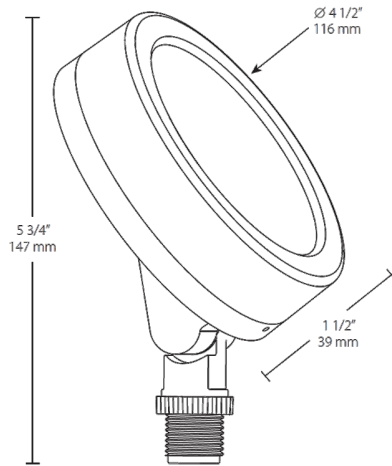

Other

Equivalency:

Equivalent to 75W halogen BR30 wide flood.

5 Yr Limited Warranty:

Fixture operation and paint finish are covered for a period of 5 years.

Dimensions

Features

- Equivalent to 75W halogen BR30 wide flood
- Wide 6H x 6V distribution
- Diffused lens for smooth, even light distribution
- Energy Star® certified
- Very low profile
- Adjustable knuckle
- 60,000-Hour LED lifespan