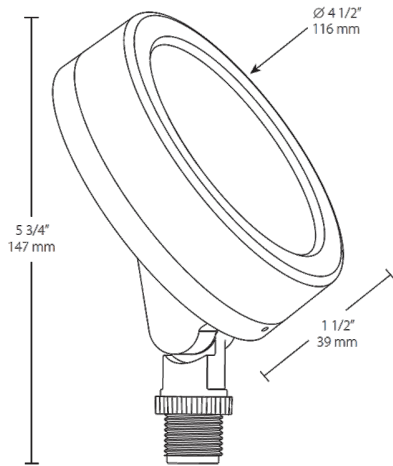

Other

Equivalency:

Equivalent to 75W halogen BR30 wide flood.

5 Yr Limited Warranty:

Fixture operation and paint finish are covered for a period of 5 years.

Dimensions

Features

- Equivalent to 75W halogen BR30 wide flood
- Wide 6H x 6V distribution
- Diffused lens for smooth, even light distribution
- Energy Star® certified
- Very low profile
- Adjustable knuckle
- 60,000-Hour LED lifespan