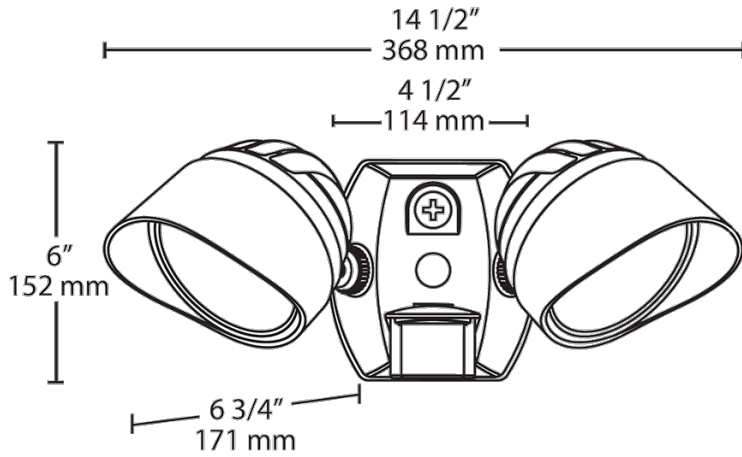

BULLET2X12VG

Dimensions

Features

- Two adjustable 12W LED floodlights
- Equivalent to 2x75W BR30/halogen/wide floods
- Microprismatic diffusion lens optimizes light output without glare
- 100,000-hour LED Lifespan

Ordering Matrix

Family	Heads	Watts	Color Temp	Finish
BULLET	2x = 2 Heads	12 = 12W	Y = Warm	A = Bronze B = Black VG = Verde Green W = White